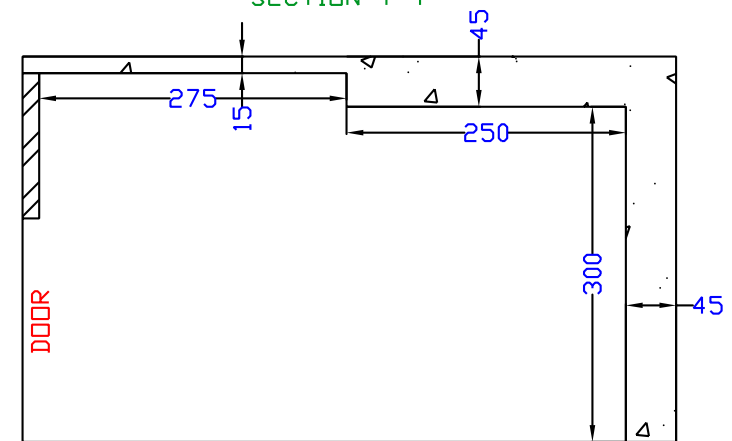

TYPICAL BRACHYTHERAPY (HDR Ir-192) INSTALLATION

(AREA: 4mX5m)

SECTION X-X

SECTION Y-Y

SECTION Z-Z

NOT TO SCALE : All dimensions are in Centimeter