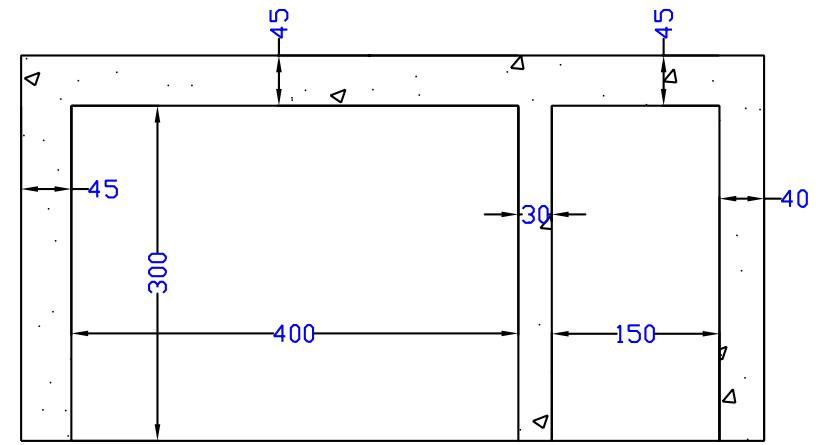

TYPICAL BRACHYTHERAPY (HDR Ir-192) INSTALLATION

(AREA: 4mX5m)

SECTION X-X

SECTION Y-Y

SECTION Z-Z

NOT TO SCALE : All dimensions are in Centimeter