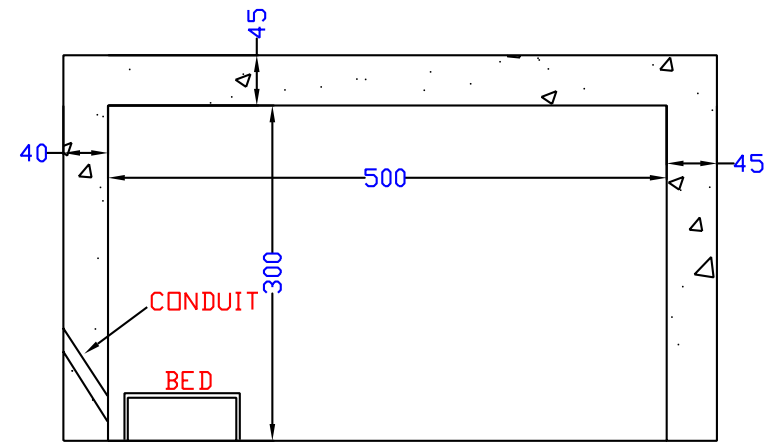

TYPICAL BRACHYTHERAPY (HDR Ir-192) INSTALLATION

(AREA: 4mX5m)

SECTION X-X

SECTION Y-Y

SECTION Z-Z

NOT TO SCALE : All dimensions are in Centimeter