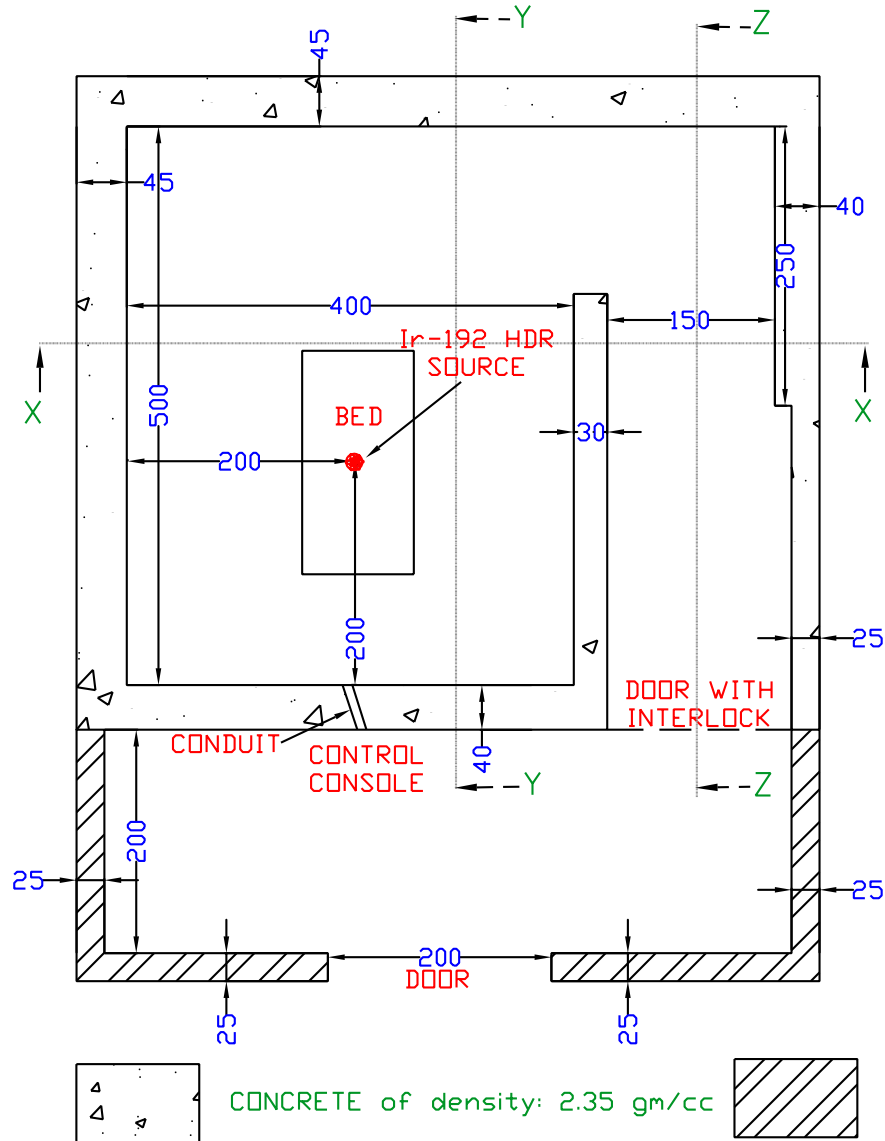

TYPICAL BRACHYTHERAPY (HDR Ir-192) INSTALLATION

(AREA: 4mX5m)

SECTION X-X

SECTION Y-Y

SECTION Z-Z

NOT TO SCALE : All dimensions are in Centimeter